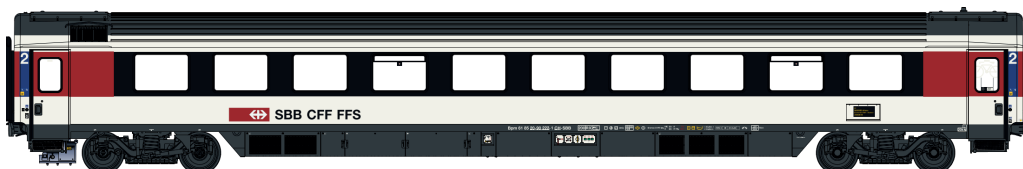

MW2302-7 Bpm 20-90.2 EC