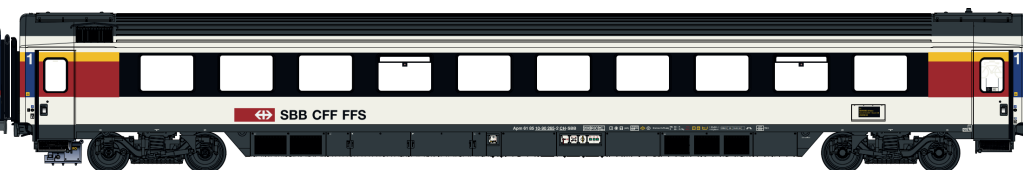

MW2302-6 Apm 10-90.2 EC