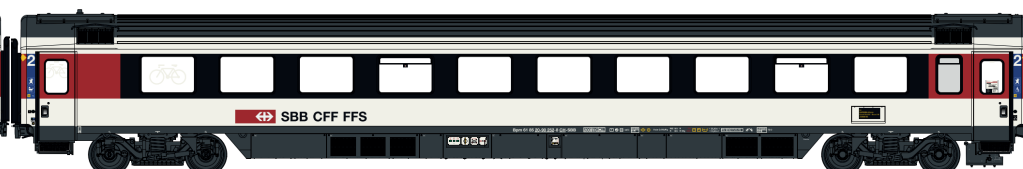

MW2302-8 Bpm 20-90.2 EC Bicycles